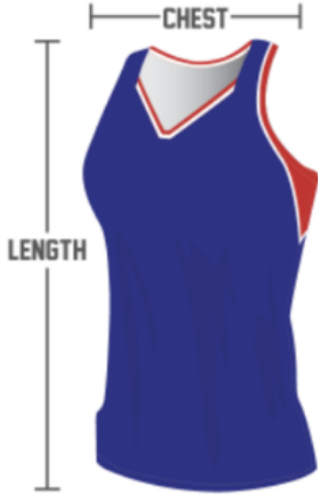

BASKETBALL SIZING CHART - Womens singlet

STANDARD CUT SINGLET

Adult (cm)

SIZE	small	medium	large	xl	2xl	3xl	4xl
1/2 Chest	42	44	46	48	50	52	54
length	65	67	69	71	73	75	77

Junior (cm)

SIZE	5XS	4XS	3XS	2XS	XS
1/2 Chest	32	34	36	38	40
length	55	57	59	61	63

*NOTE - SINGLET MEASURED WHILST LAID FLAT FROM ARMPIT TO ARMPIT & TOP SHOULDER TO BOTTOM OF SINGLET

BASKETBALL SIZING CHART - Womens shorts

Adult

SIZE	small	medium	large	xl	2xl	3xl	4xl
1/2 Waist	34	36	38	40	41	43	45
length	37	38	40	41	42	43	44

Junior

SIZE	5XS (K6)	4XS (K8)	3XS (K10)	2XS (K12)	XS (K14)
1/2 Waist	25	27	29	31	33
length	29.5	31	32.5	34	35.5

*NOTE - SHORTS MEASURED WHILST LAID FLAT FROM FROM BOTTOM OF WAISTBAND & TOP OF BAND TO BOTTOM OF SHORTS